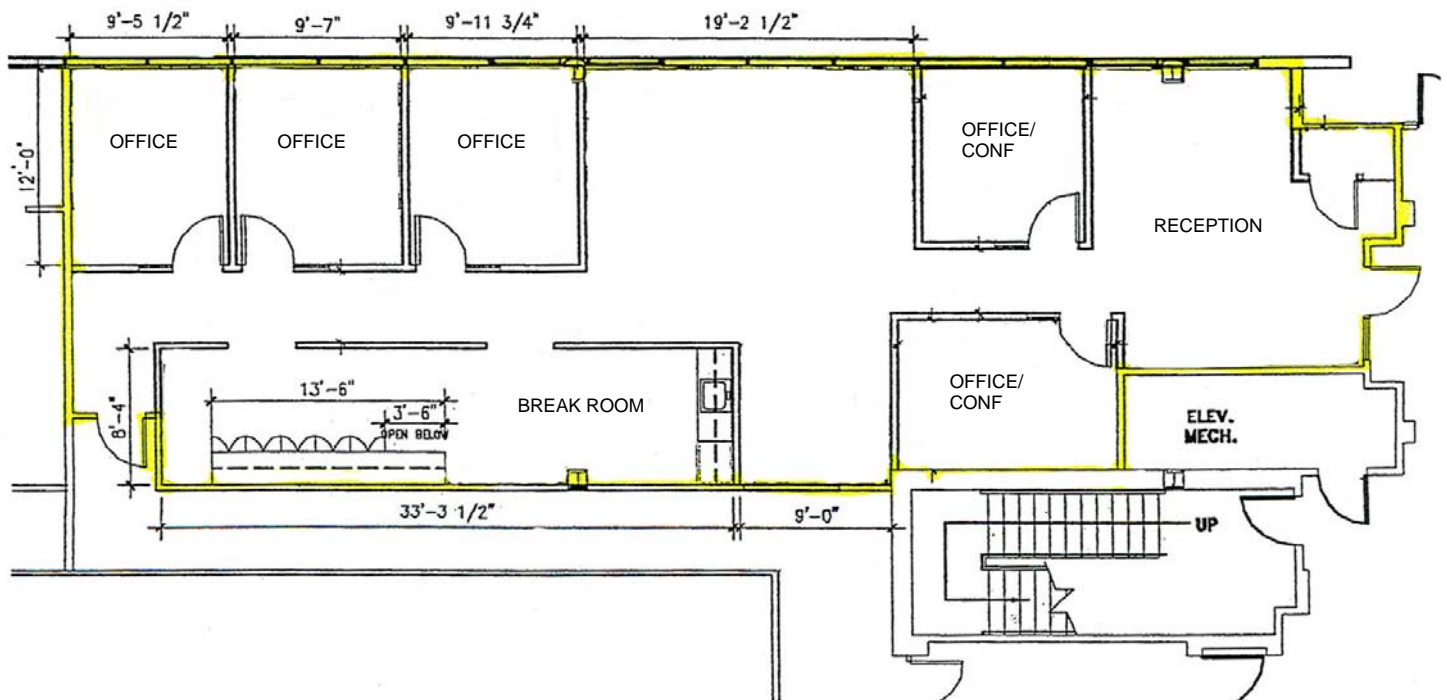

WASHINGTON PARK

33801 - 1st Way South
Federal Way, WA

Suite 105 — 2,215 Square Feet

Denise Davis

253.779.2423

ddavis@neilwalter.com

Mike Norman

253.779.2404